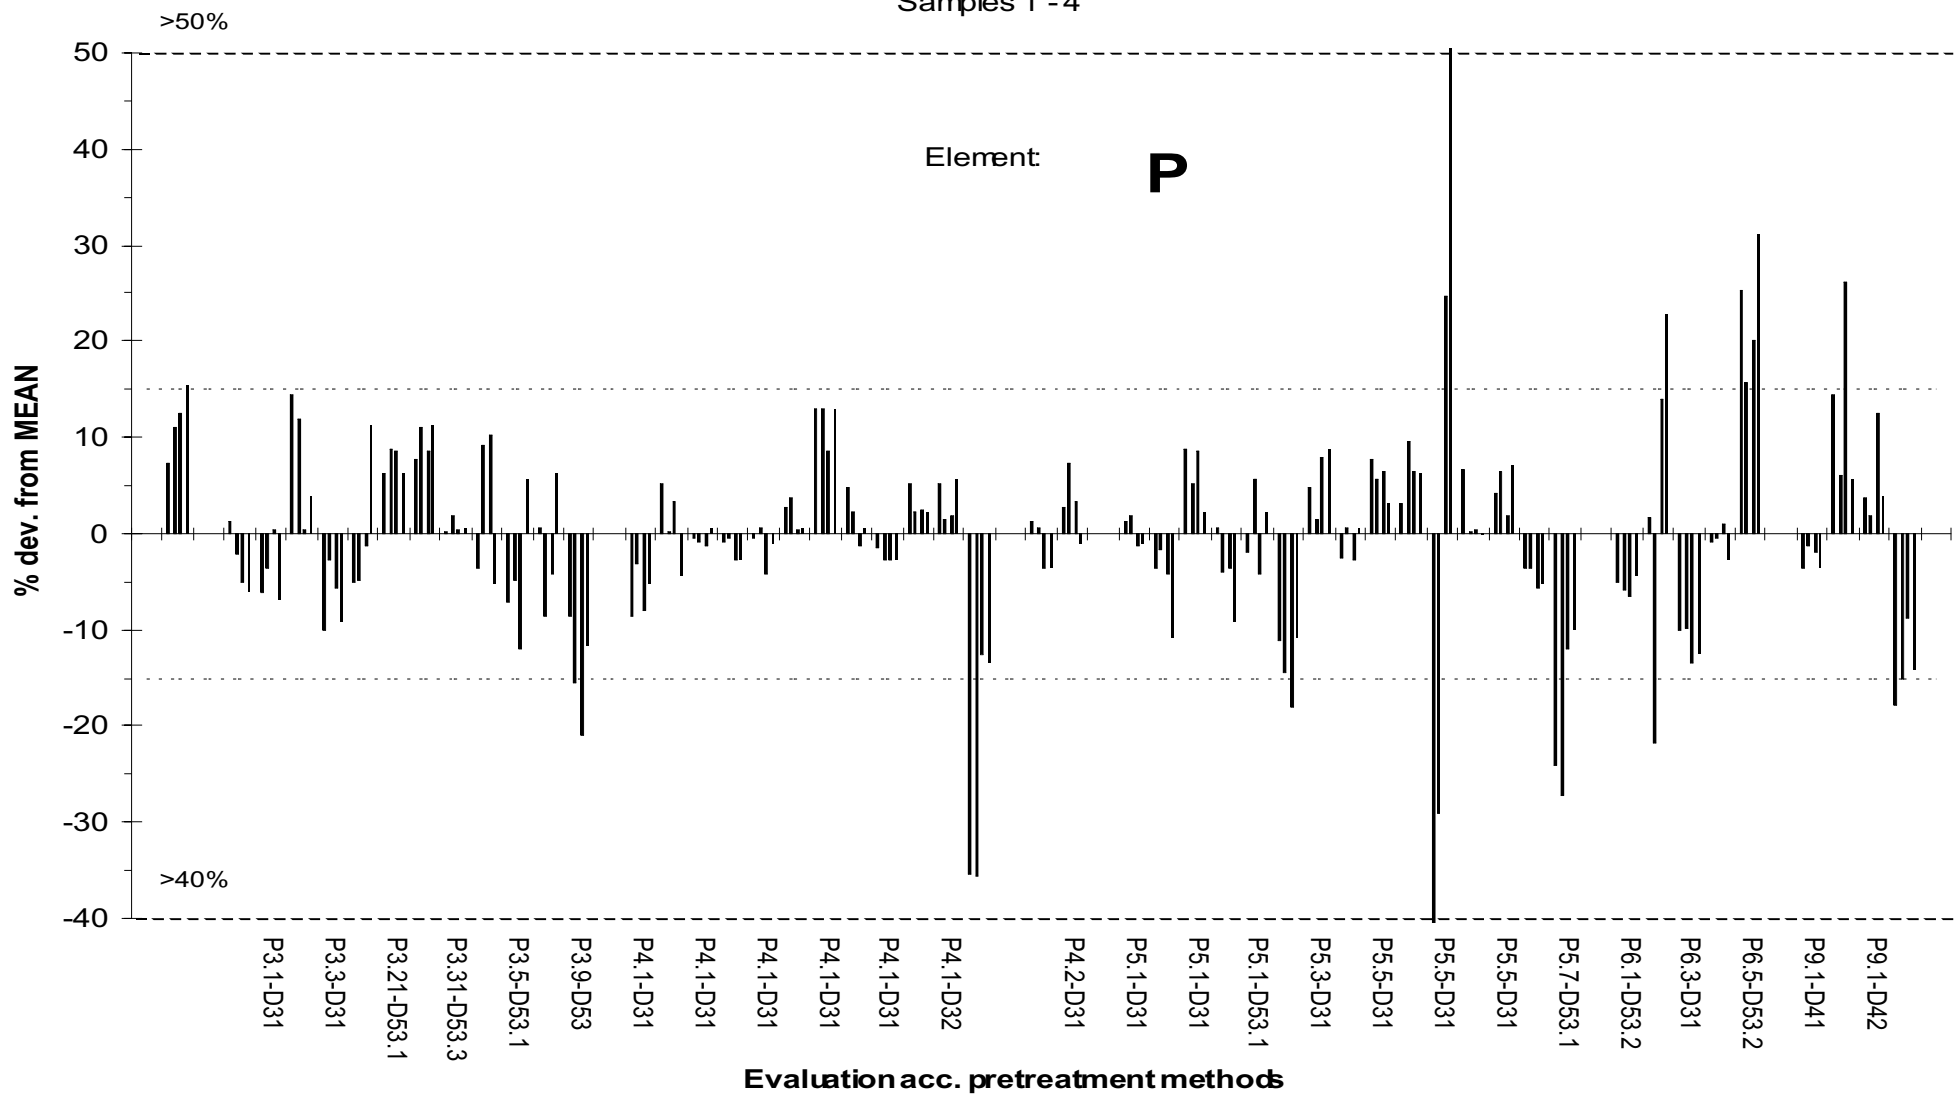

ICP-Forests4th needle/leaflabtest99/00

Samples 1 - 4