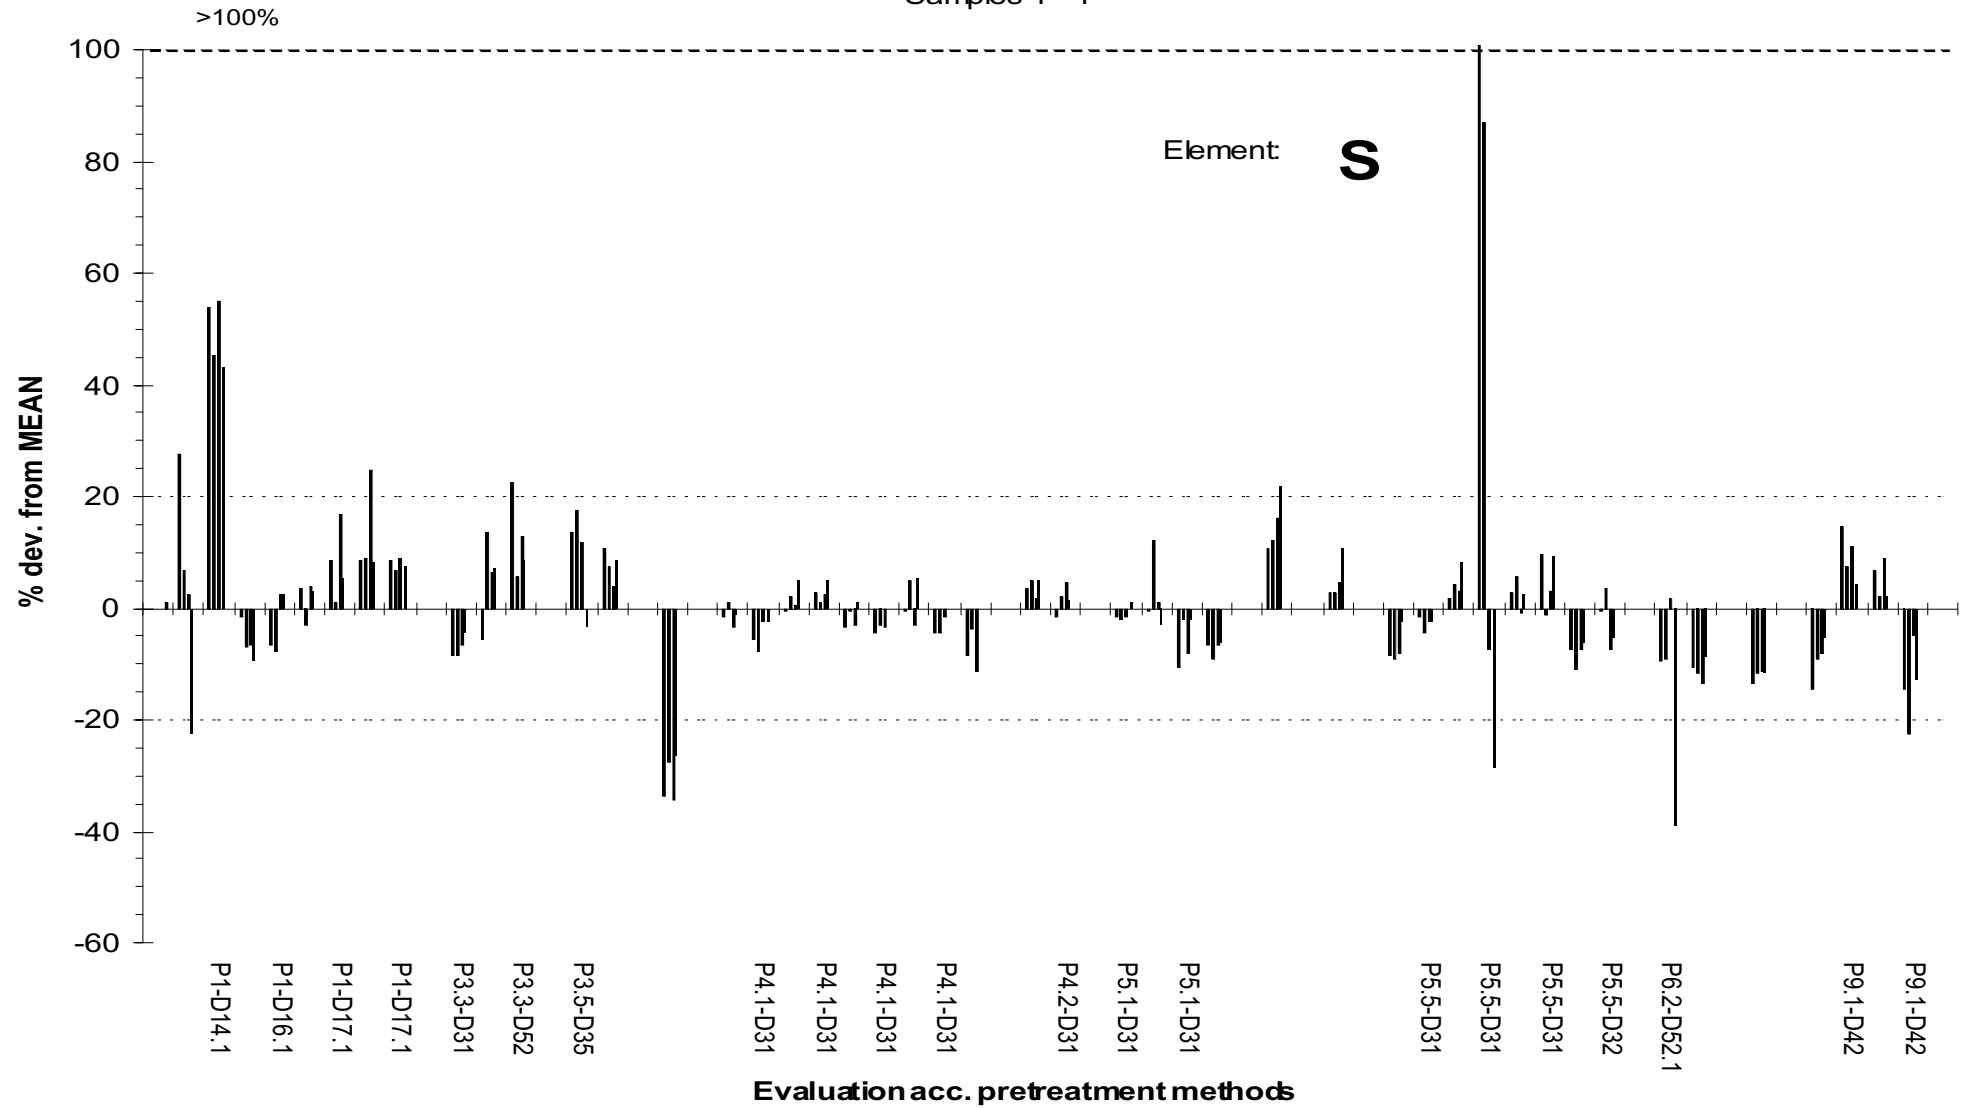

ICP-Forests4th needle/leaf labtest 99/00

Samples 1 - 4