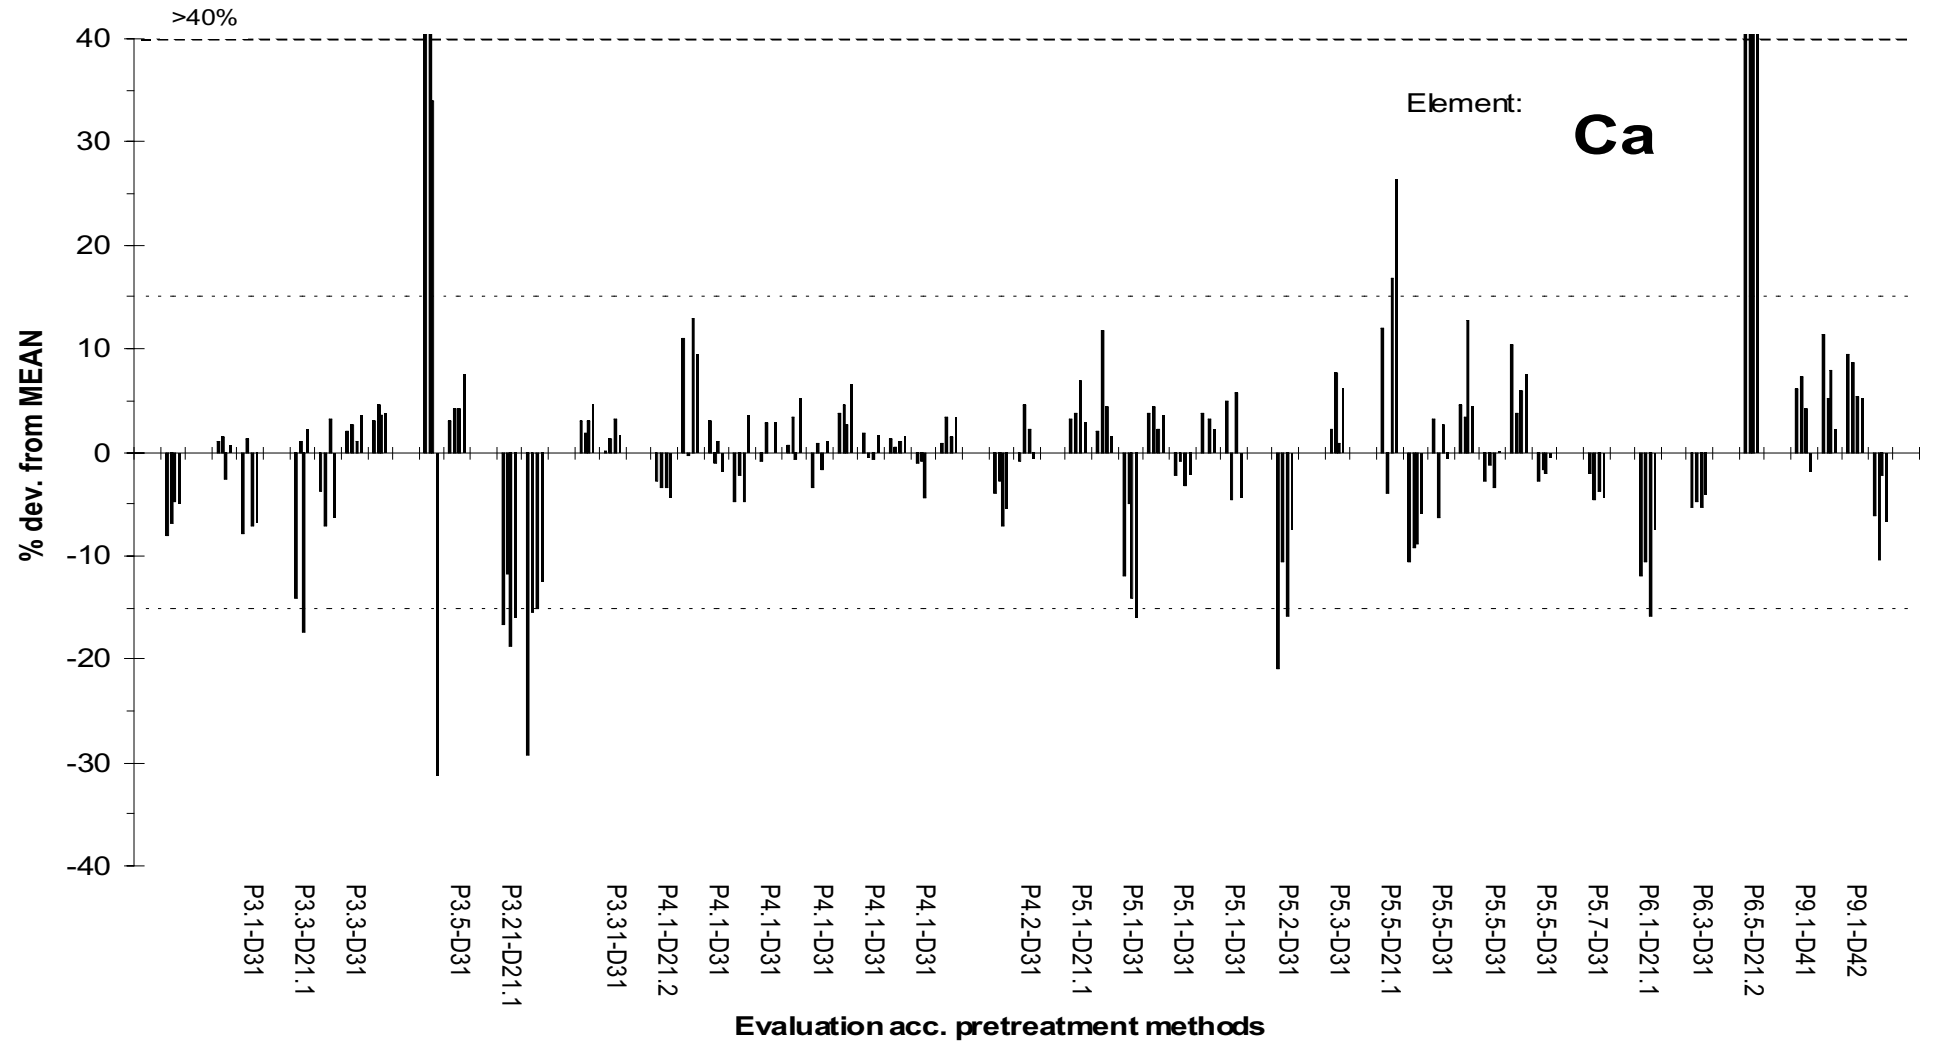

ICP-Forests 4th needle/leaf labtest 99/00

Samples 1 - 4